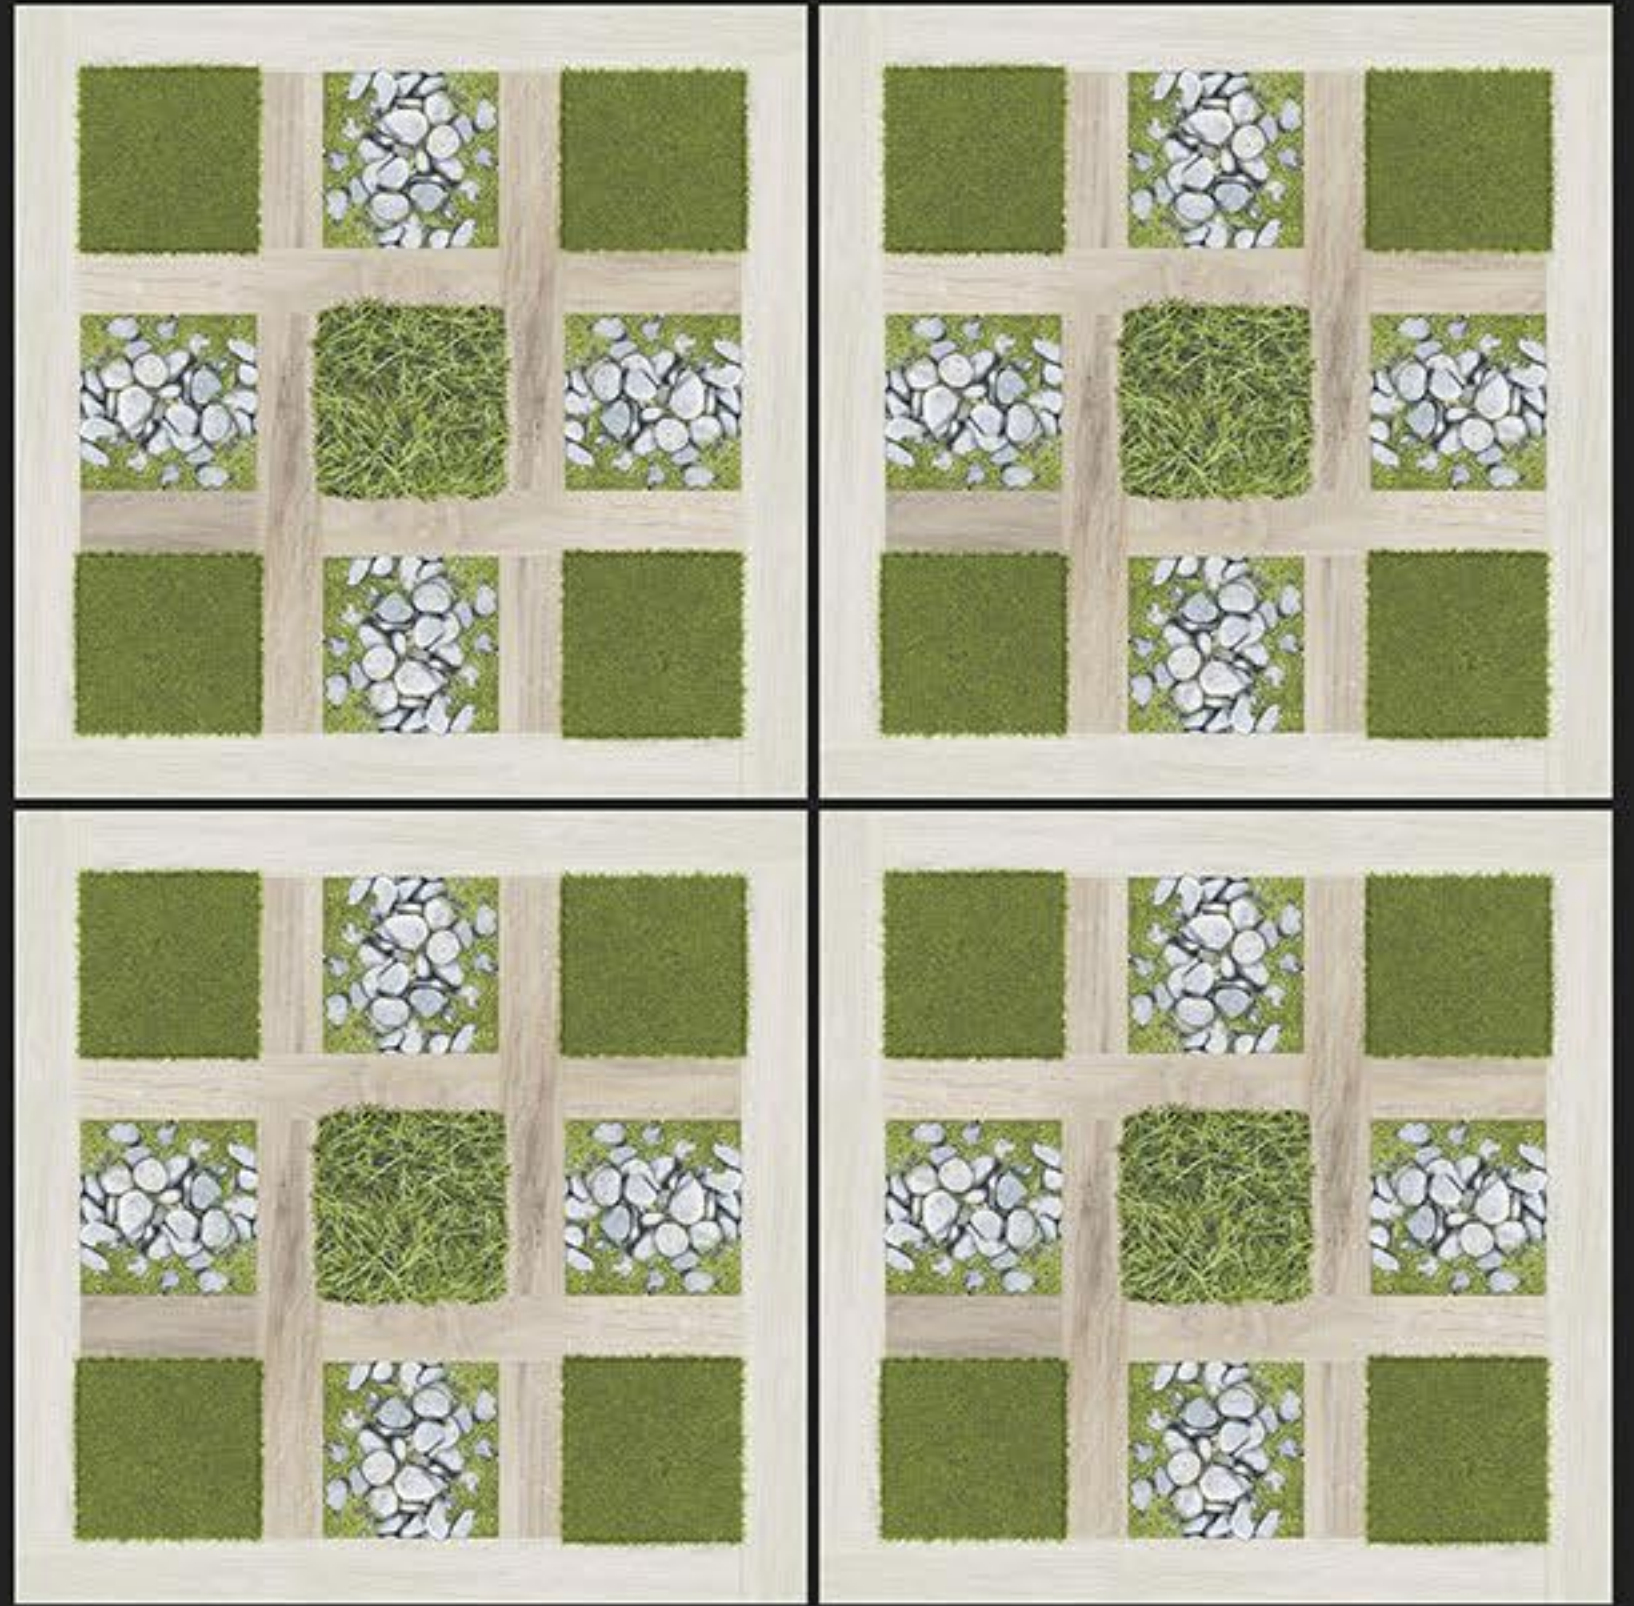

Avanzzo

— c e r a m i c —

WHITE BODY
600 X 600 MM
PORCELAINE TILES

**GARDEN
SERIES
MATT FINISH**

G-0001

**GARDEN
SERIES
MATT FINISH**

G-0002

**GARDEN
SERIES**
MATT FINISH

G-0003

**GARDEN
SERIES**
MATT FINISH

G-0004

**GARDEN
SERIES
MATT FINISH**

G-0005

**GARDEN
SERIES**
MATT FINISH

G-0006

**GARDEN
SERIES**
MATT FINISH

G-0007

**GARDEN
SERIES
MATT FINISH**

G-0008

**GARDEN
SERIES**
MATT FINISH

**GARDEN
SERIES
MATT FINISH**

G-0010

**GARDEN
SERIES
MATT FINISH**

G-0011

**GARDEN
SERIES**
MATT FINISH

G-0016

**GARDEN
SERIES
MATT FINISH**

G-0017

Avanzo
— ceramic —

WHITE BODY
600 X 600 MM
PORCELAIN TILES